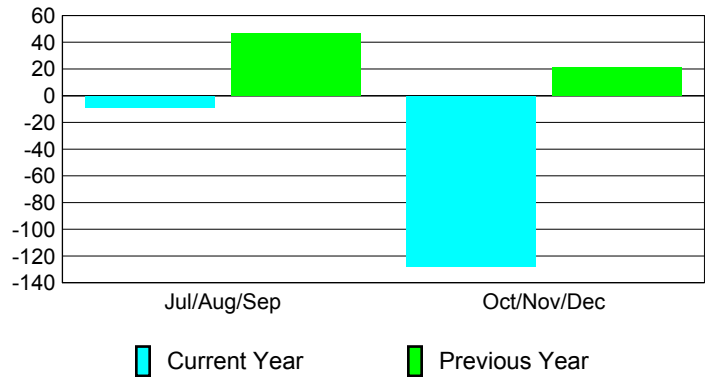

Comparison of Membership Gain/Loss

Current Year Compared to the Previous Year